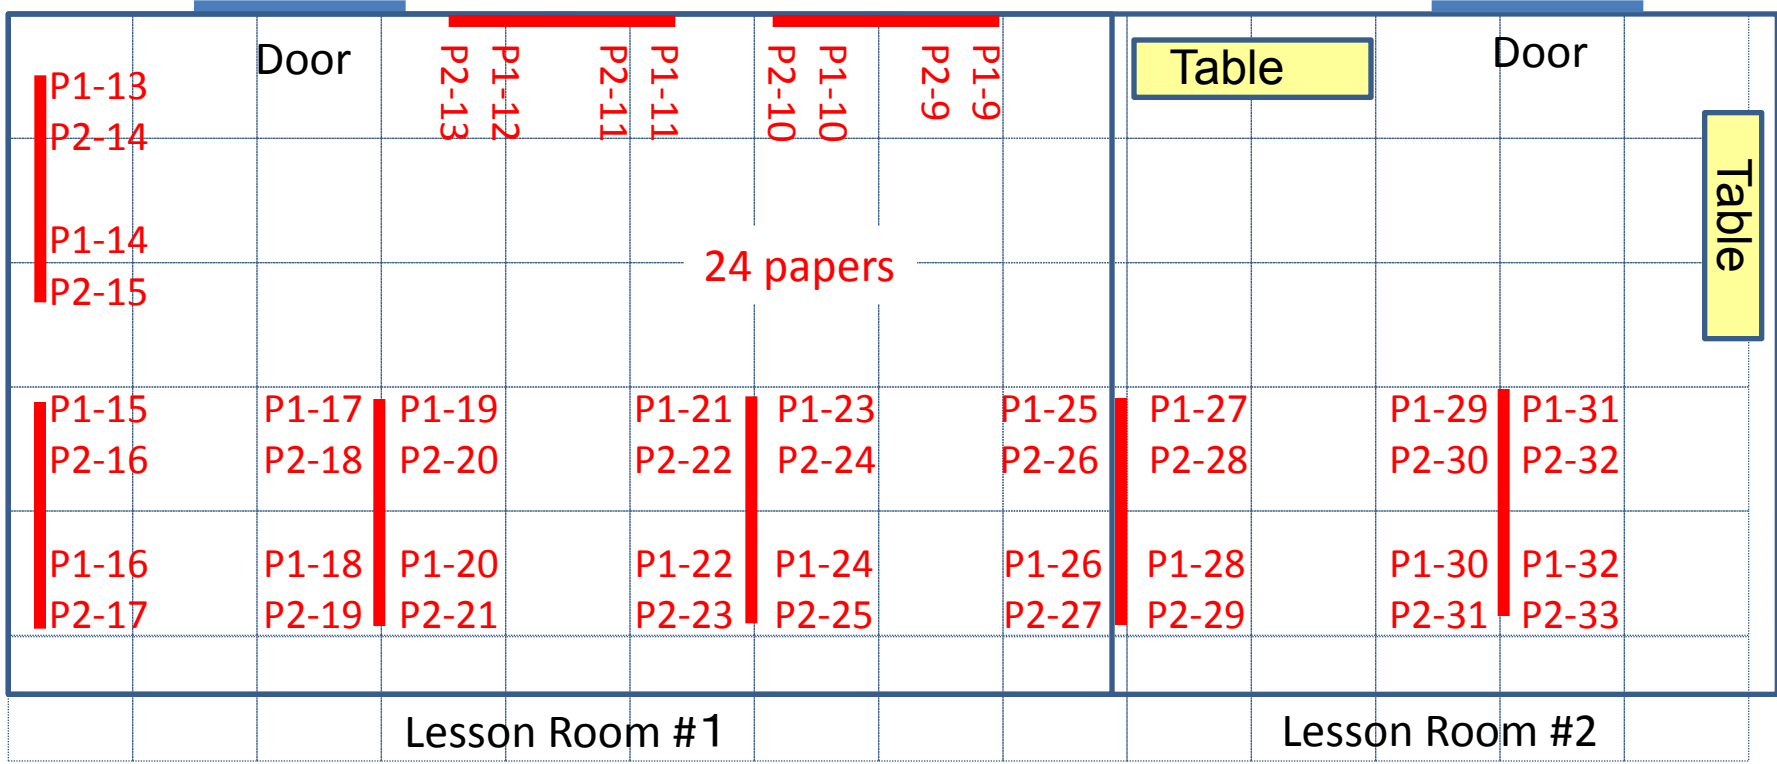

Overview

Registration desk

Poster Session Area 1 (Foyer)

Poster Session Area 2 (Lesson rooms)

24 papers

100cm

180cm Panel

Two papers are assigned to one panel.
One paper can use an A0 area.