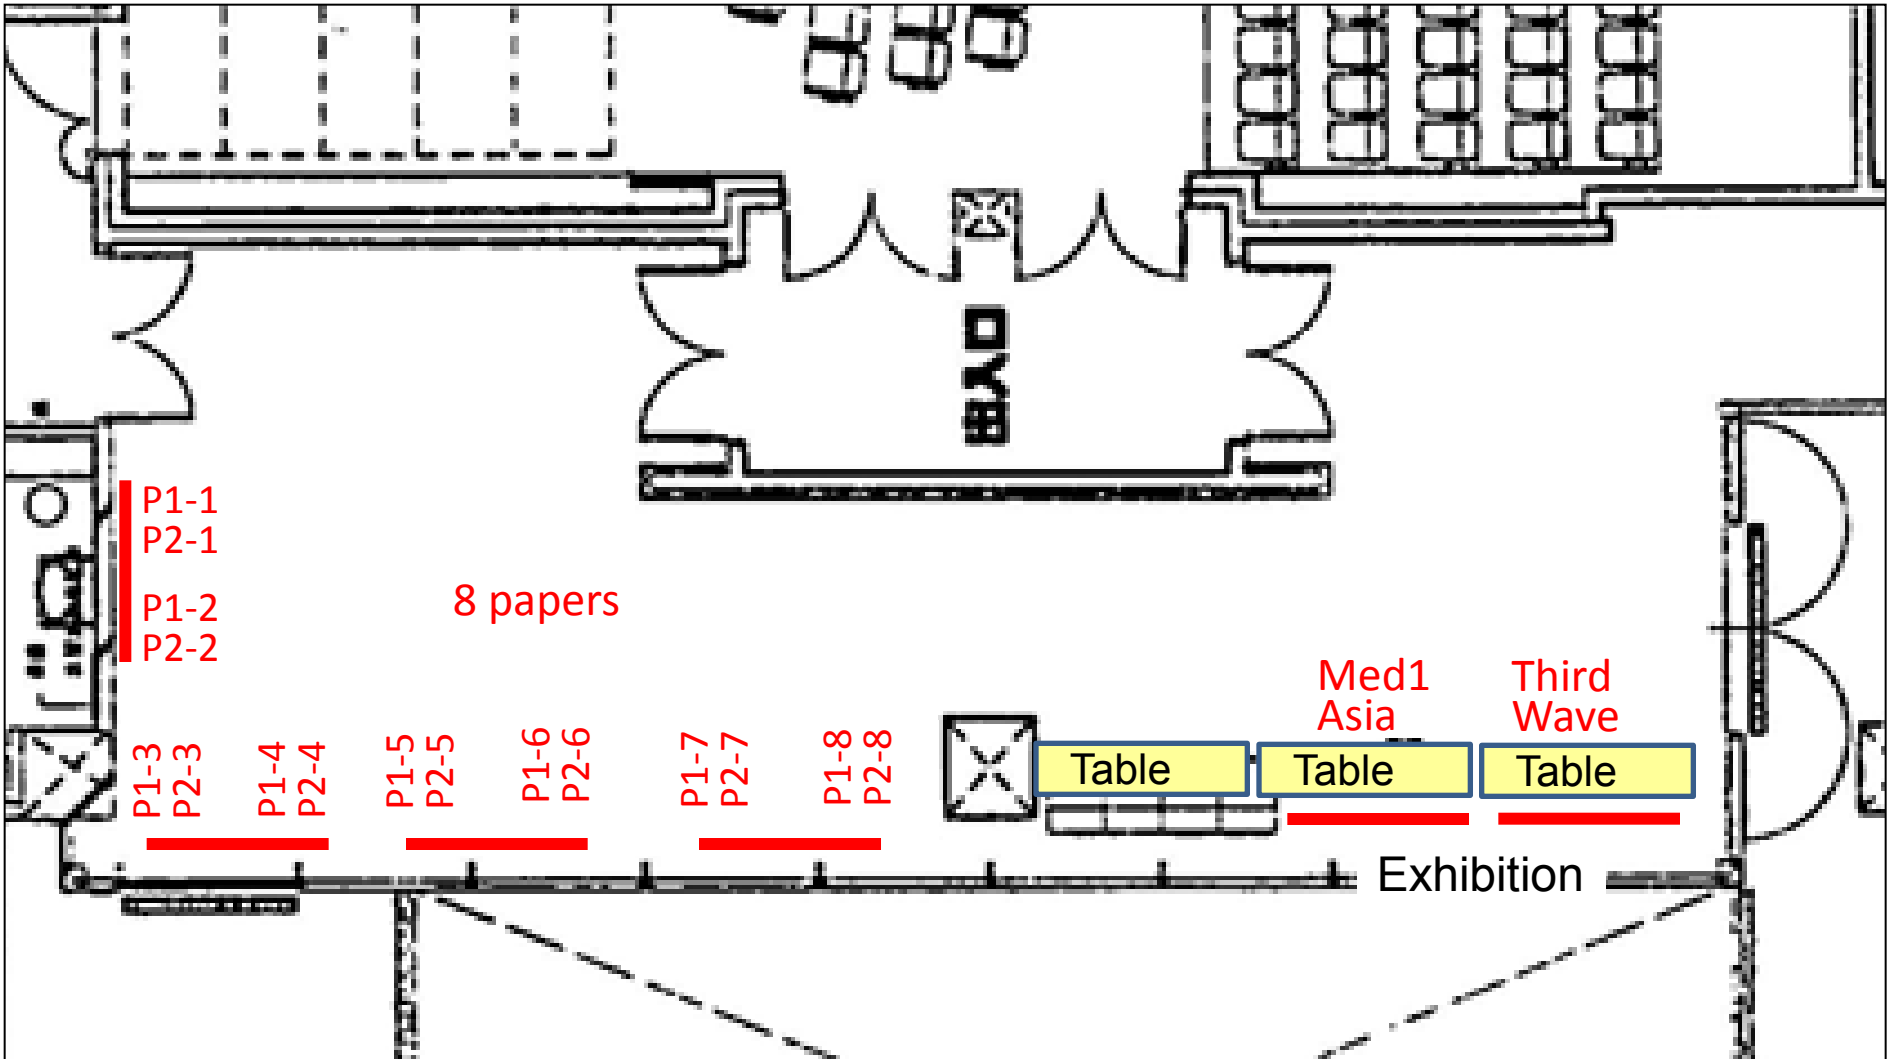

Overview

Registration desk

Poster Session Area 1 (Foyer)

Poster Session Area 2 (Lesson rooms)

24 papers

100cm

180cm Panel

Two papers are assigned to one panel.
One paper can use an A0 area.